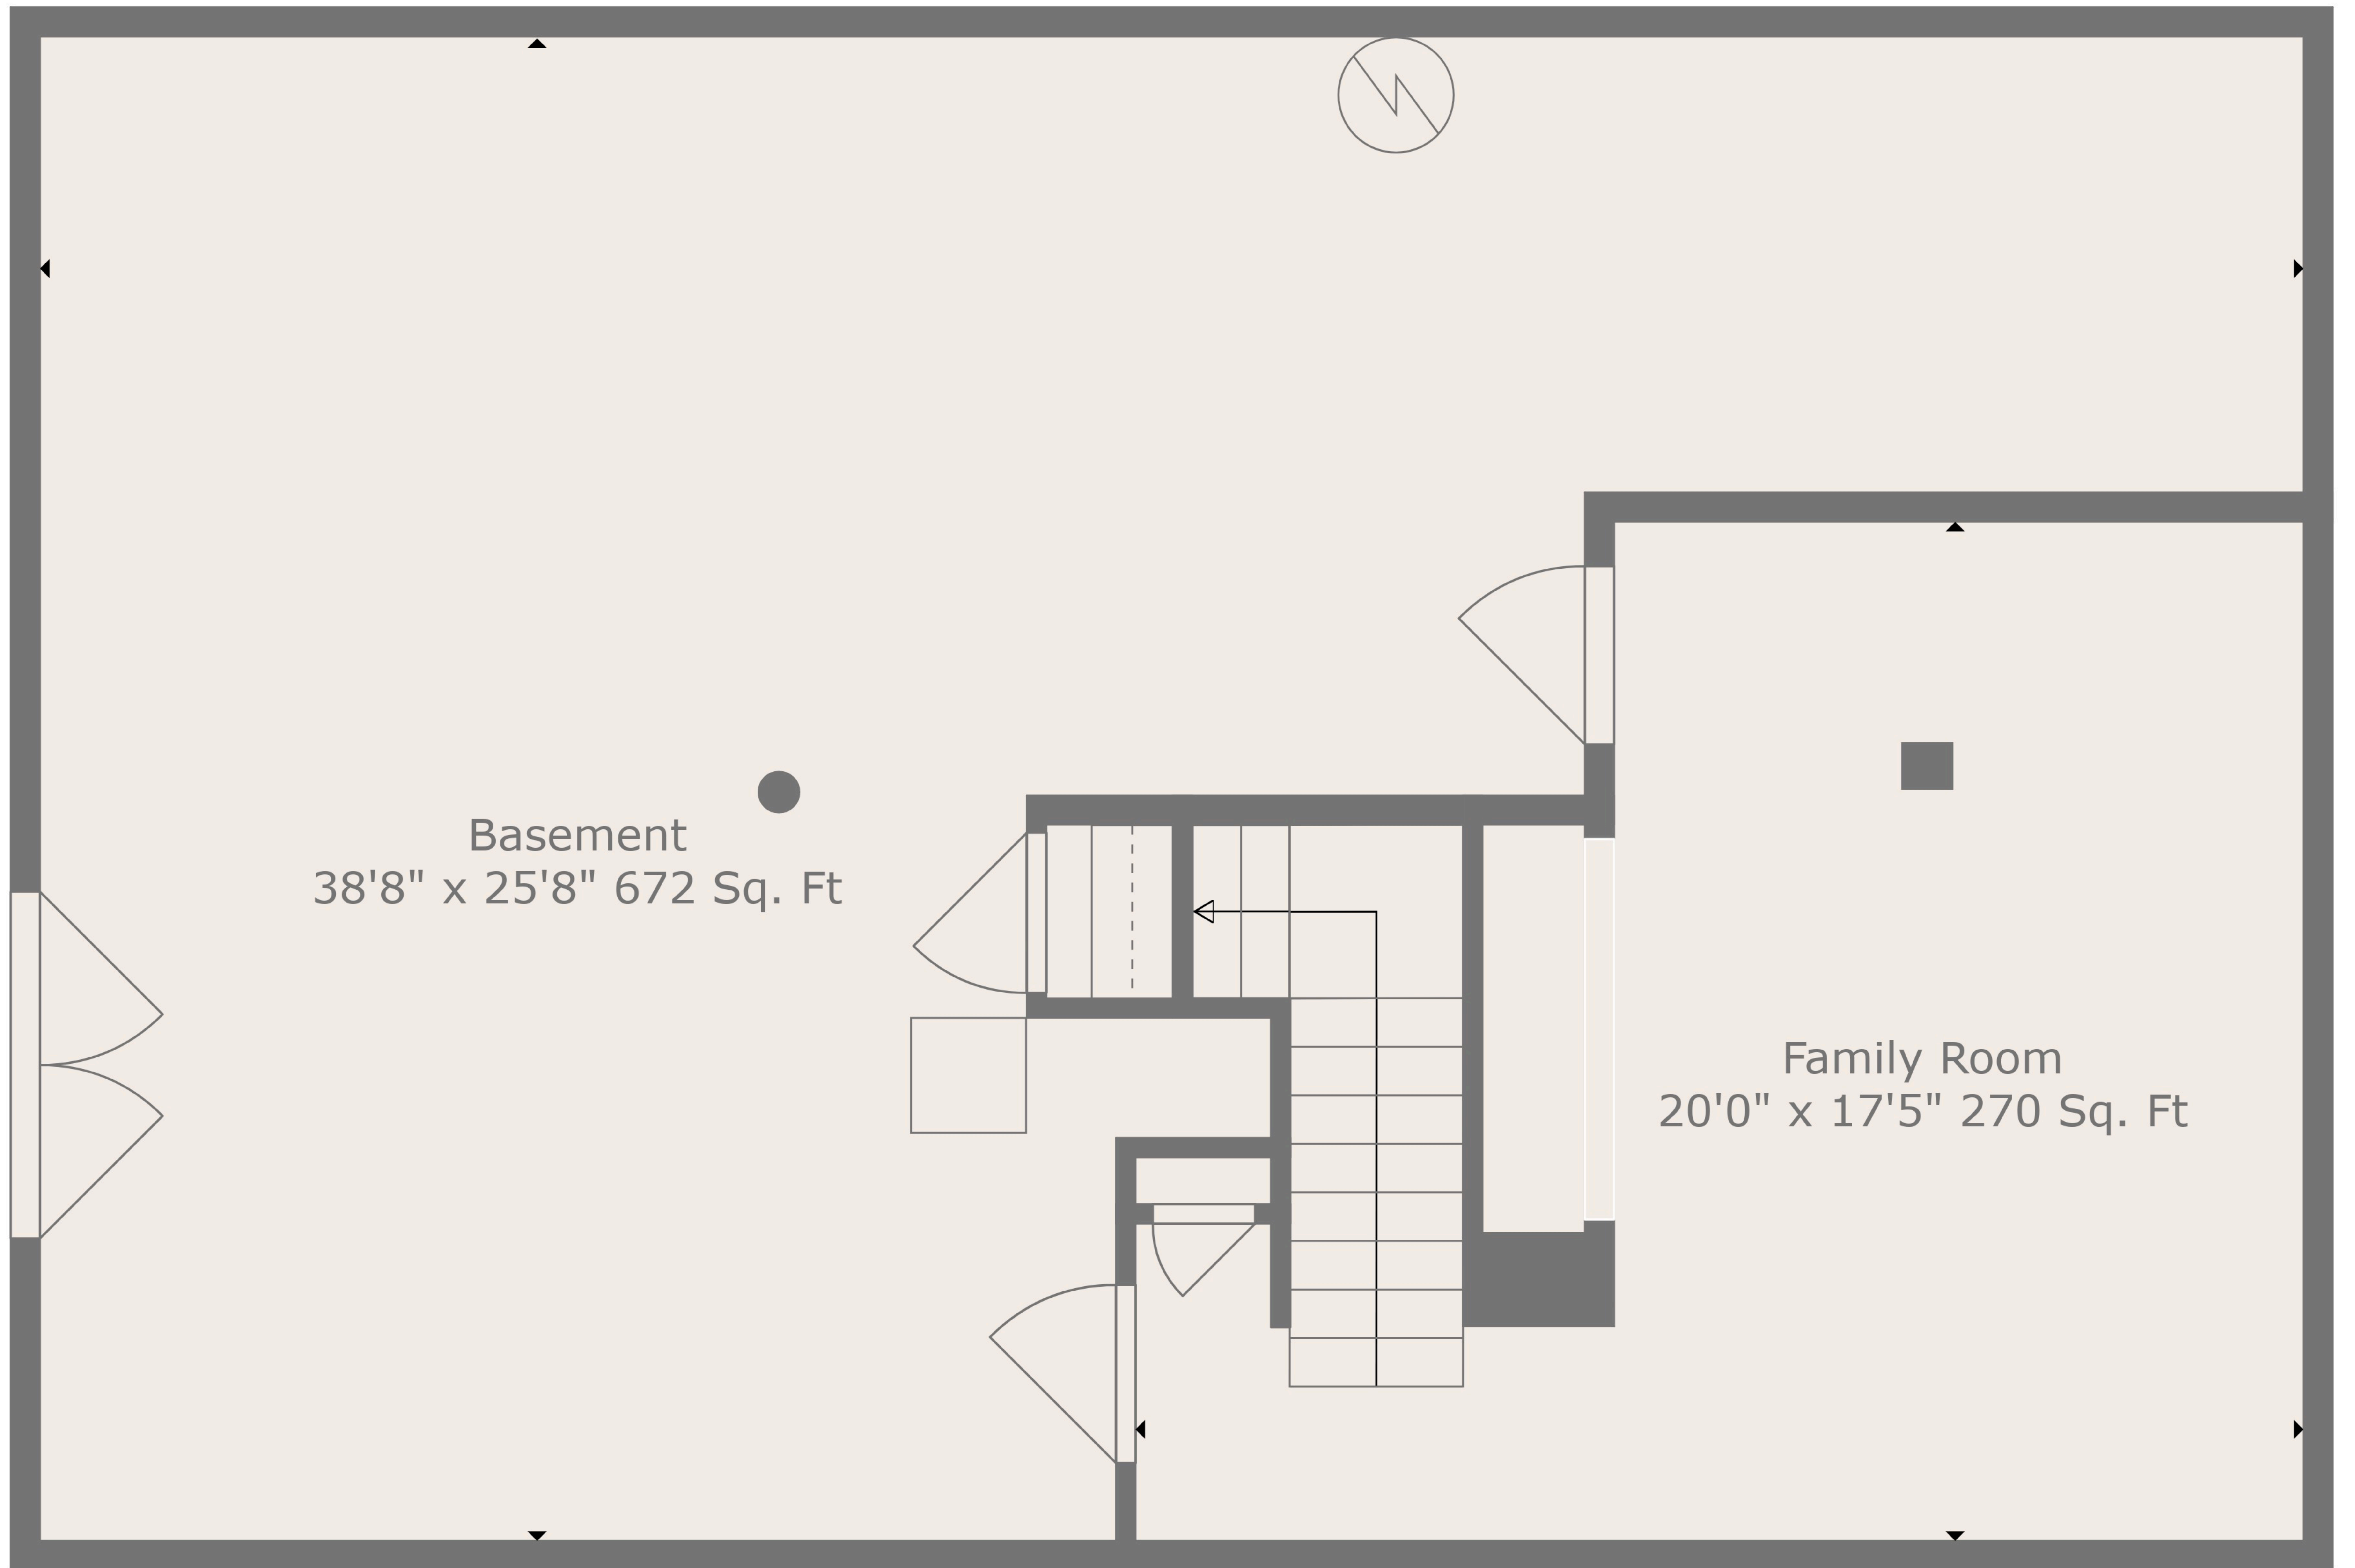

TOTAL: 2402 sq. ft
 LOWER: 323 sq. ft, ENTRY: 1039 sq. ft, UPPER: 1040 sq. ft
 EXCLUDED AREAS: BASEMENT: 672 sq. ft, PORCH: 201 sq. ft, DECK: 276 sq. ft

Sizes And Dimensions Are Approximate, Actual May Vary.