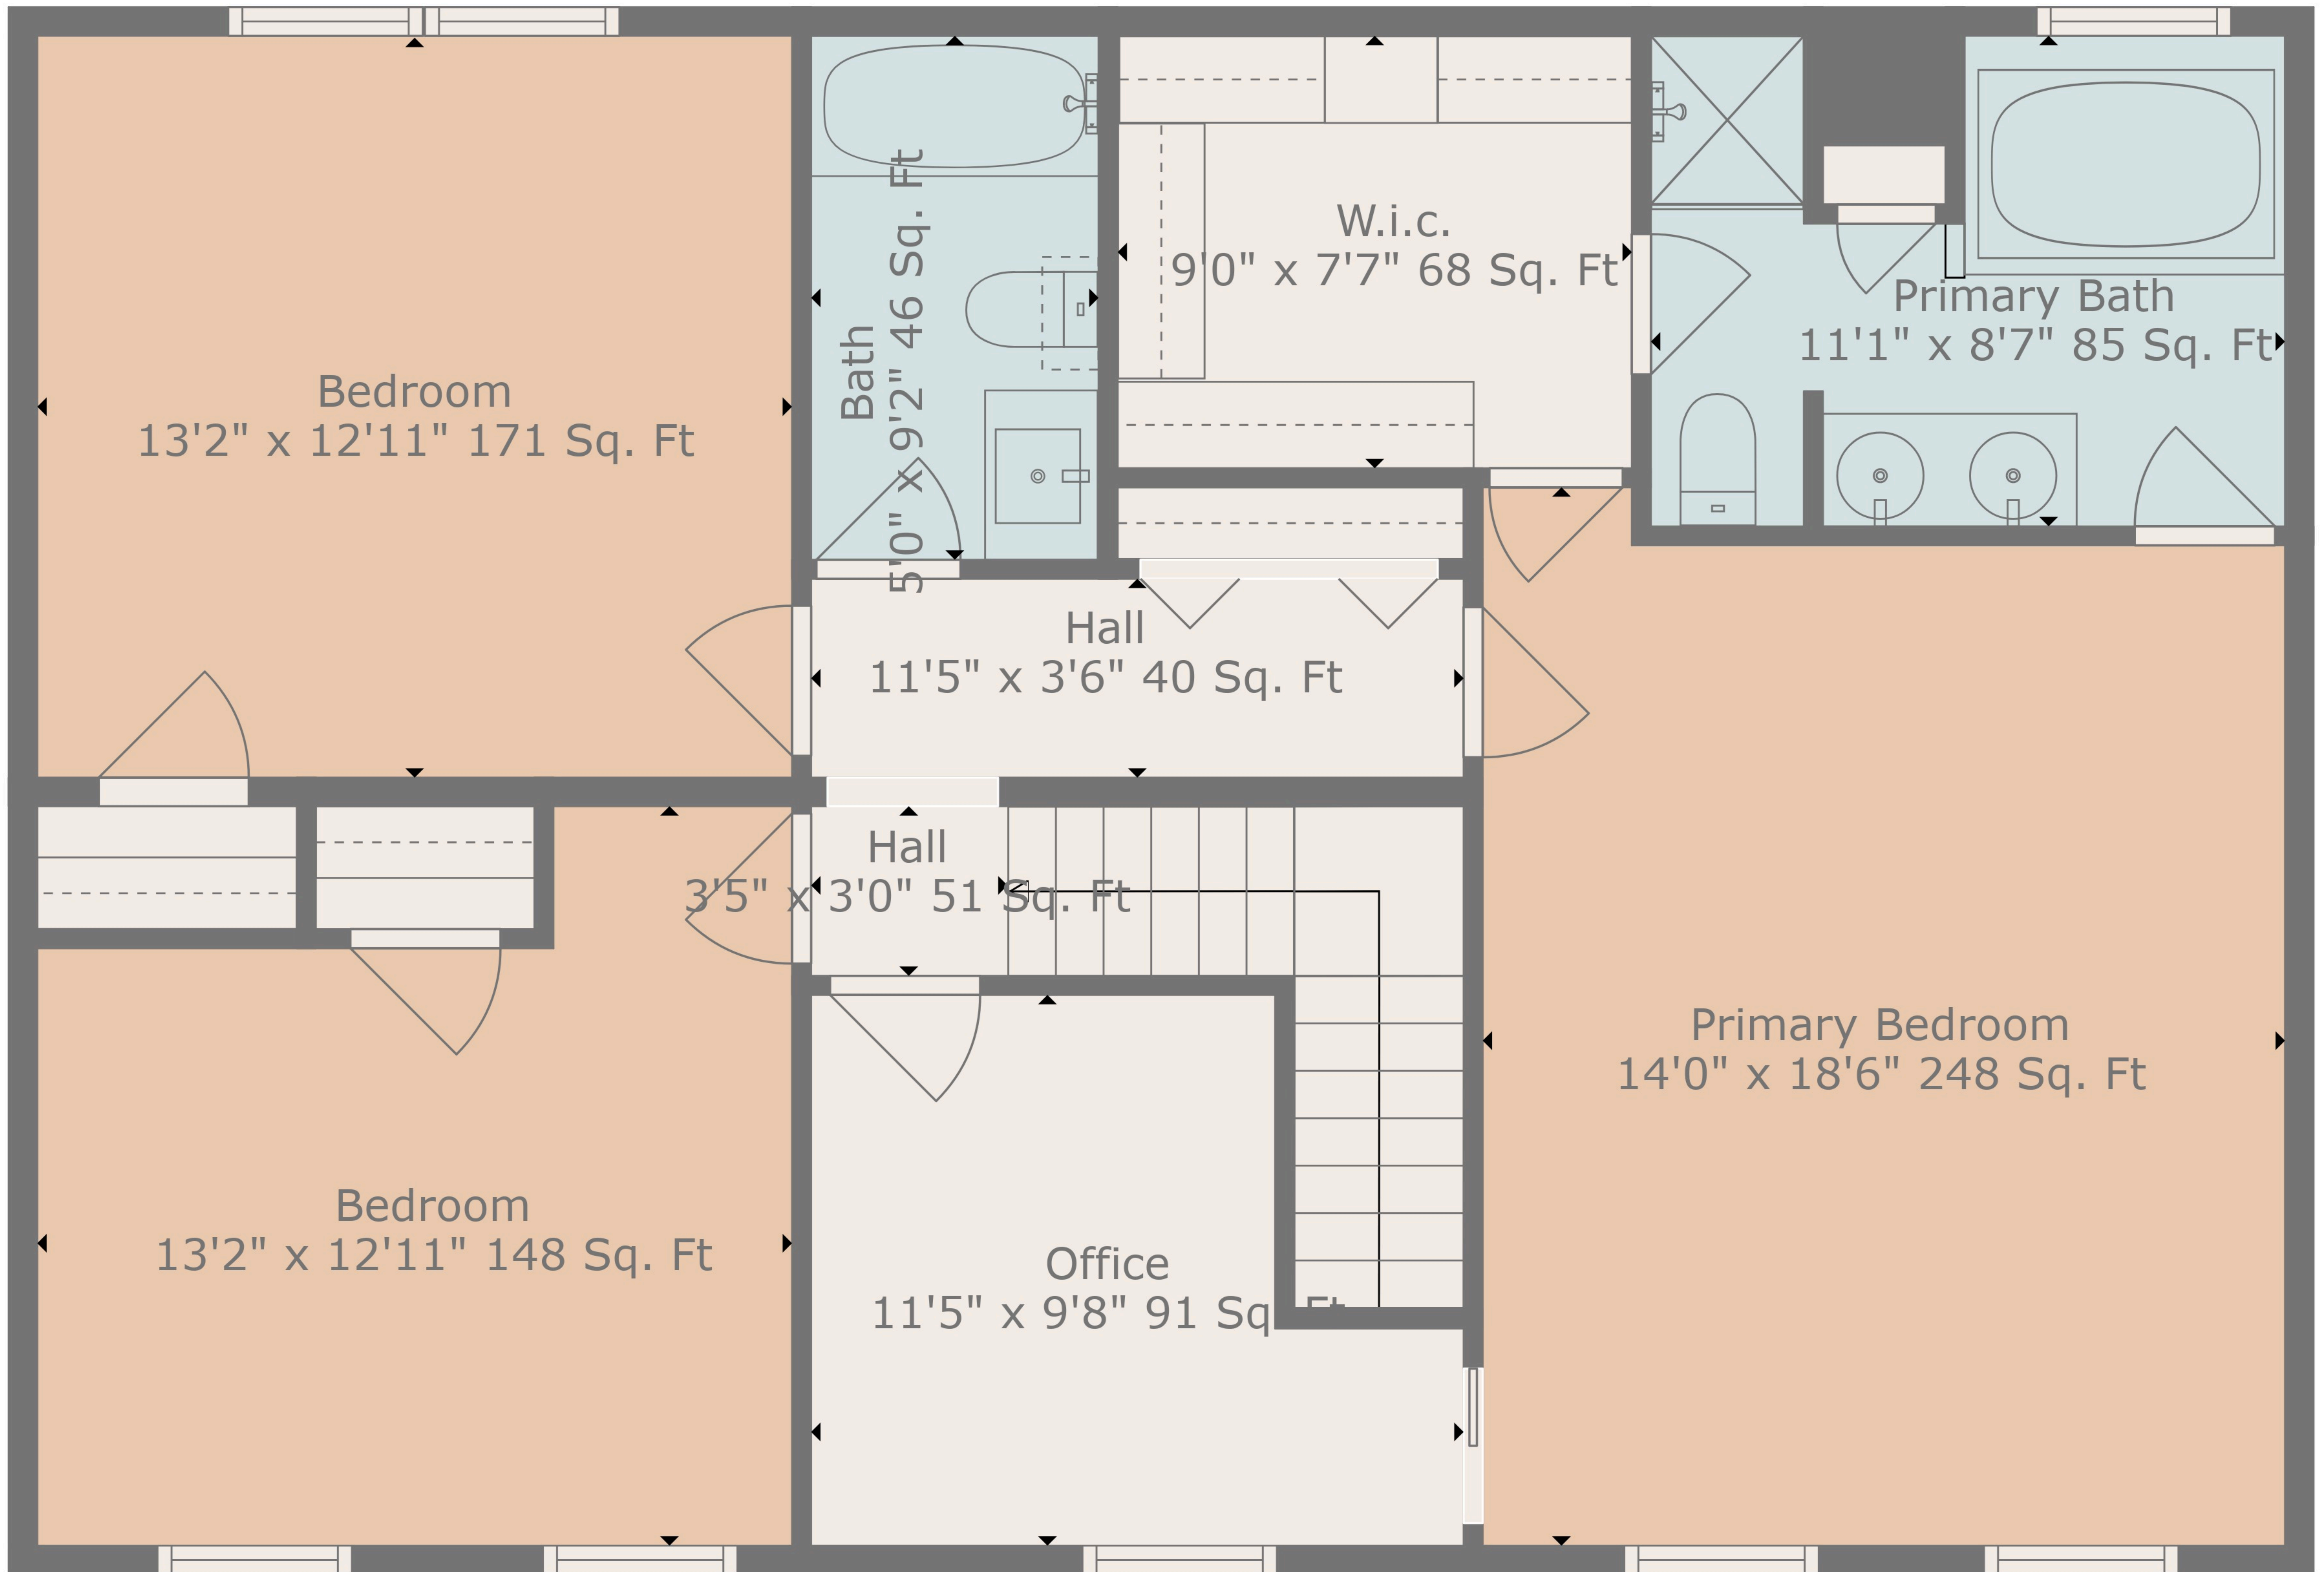

TOTAL: 2402 sq. ft
 LOWER: 323 sq. ft, ENTRY: 1039 sq. ft, UPPER: 1040 sq. ft
 EXCLUDED AREAS: BASEMENT: 672 sq. ft, PORCH: 201 sq. ft, DECK: 276 sq. ft

Sizes And Dimensions Are Approximate, Actual May Vary.