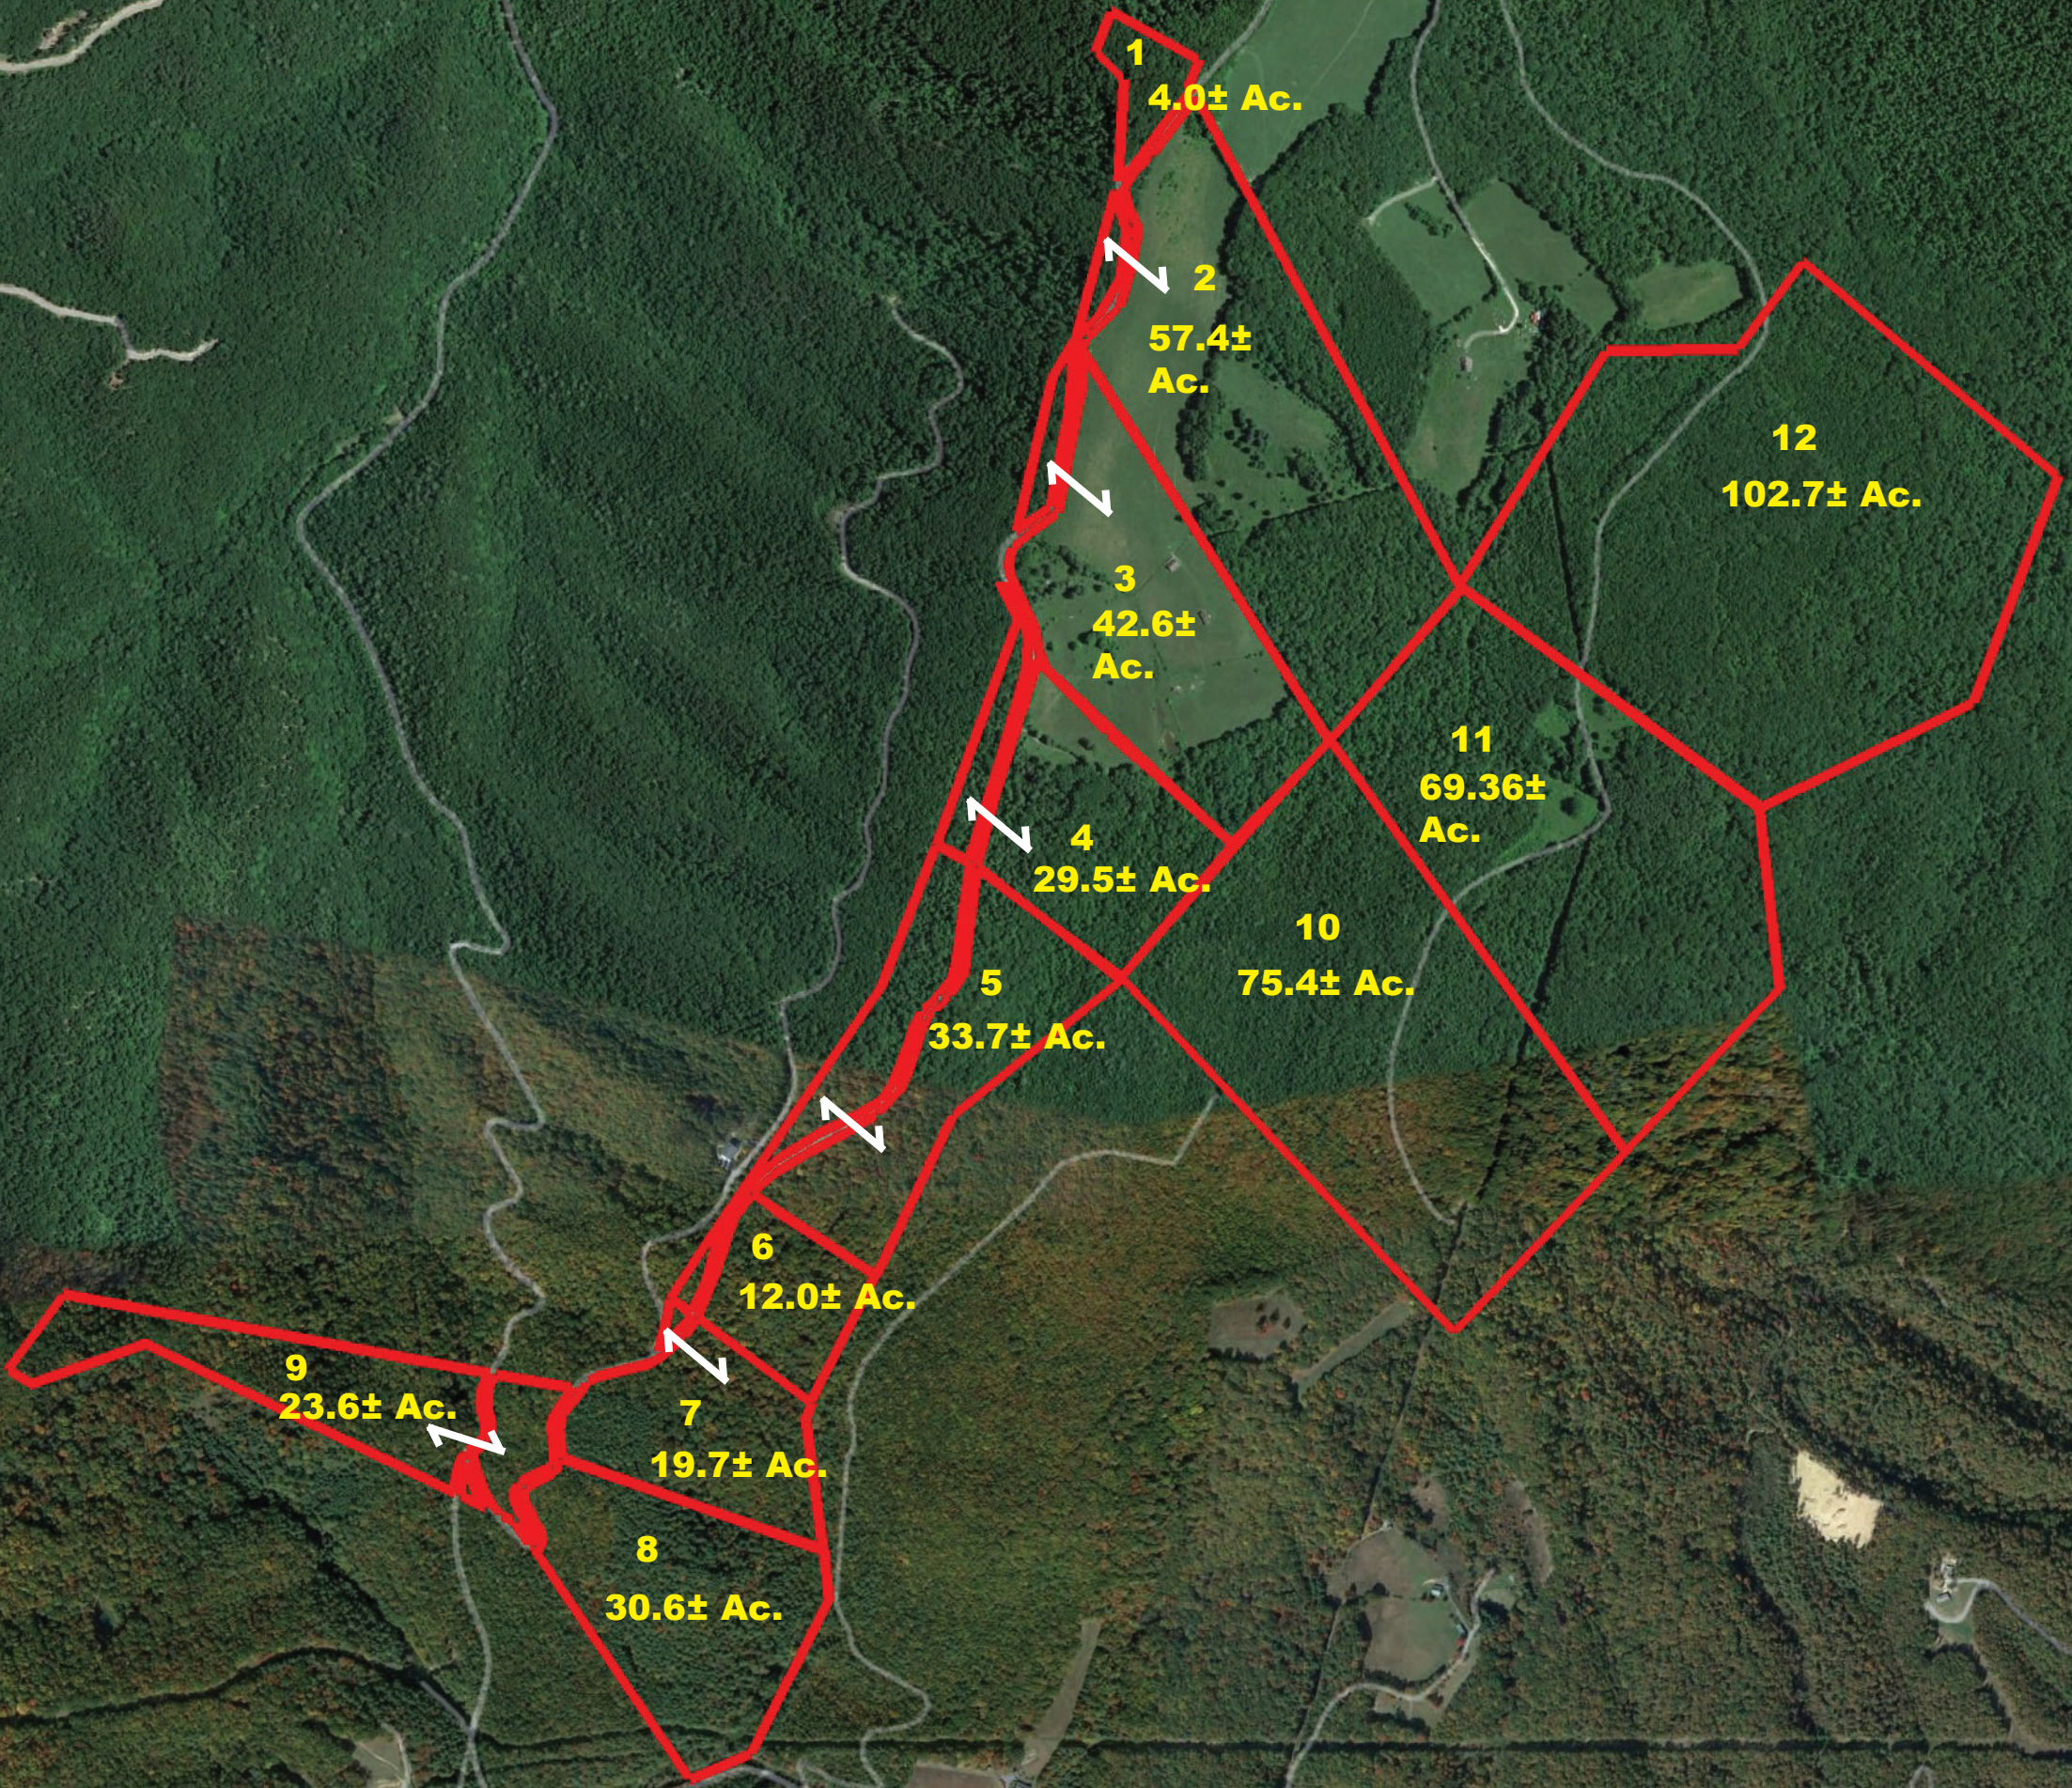

“Kate’s Mountain Farm Tracts”  
Monroe & Greenbrier County  
Boundaries are Approximate  
500± Acres – 12 Tracts

Google Earth

2000 ft