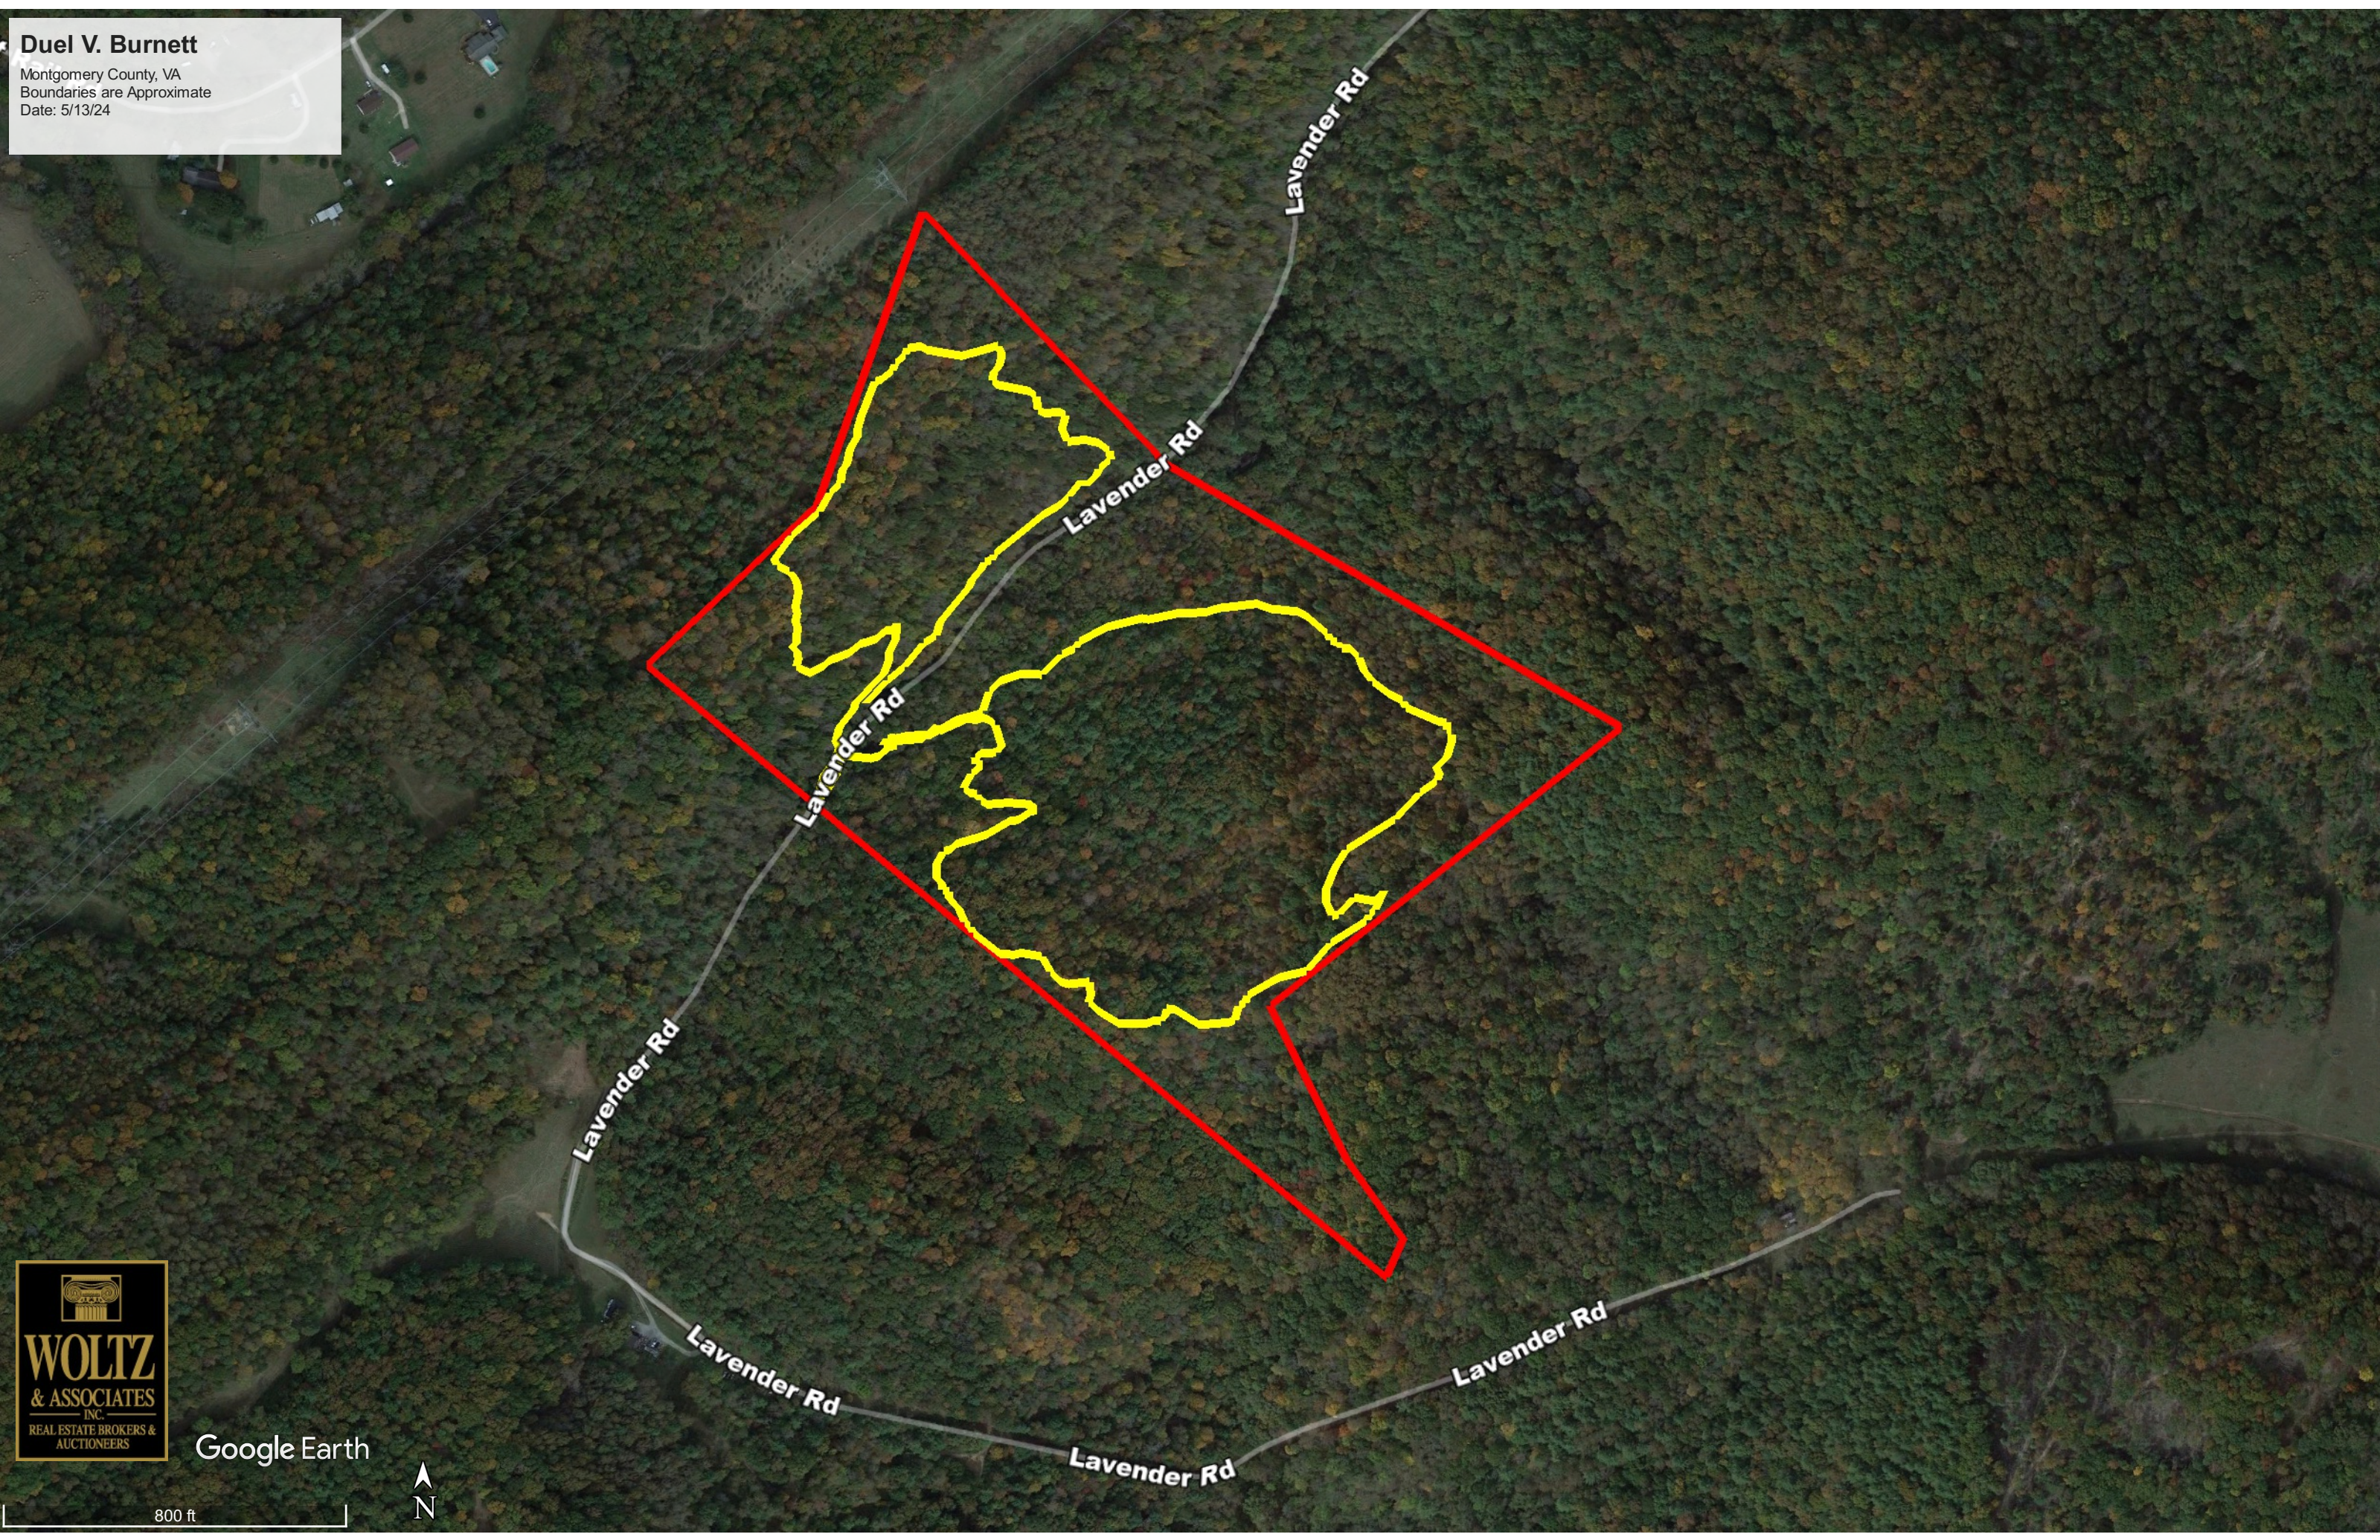

Duel V. Burnett
Montgomery County, VA
Boundaries are Approximate
Date: 5/13/24

Google Earth

800 ft