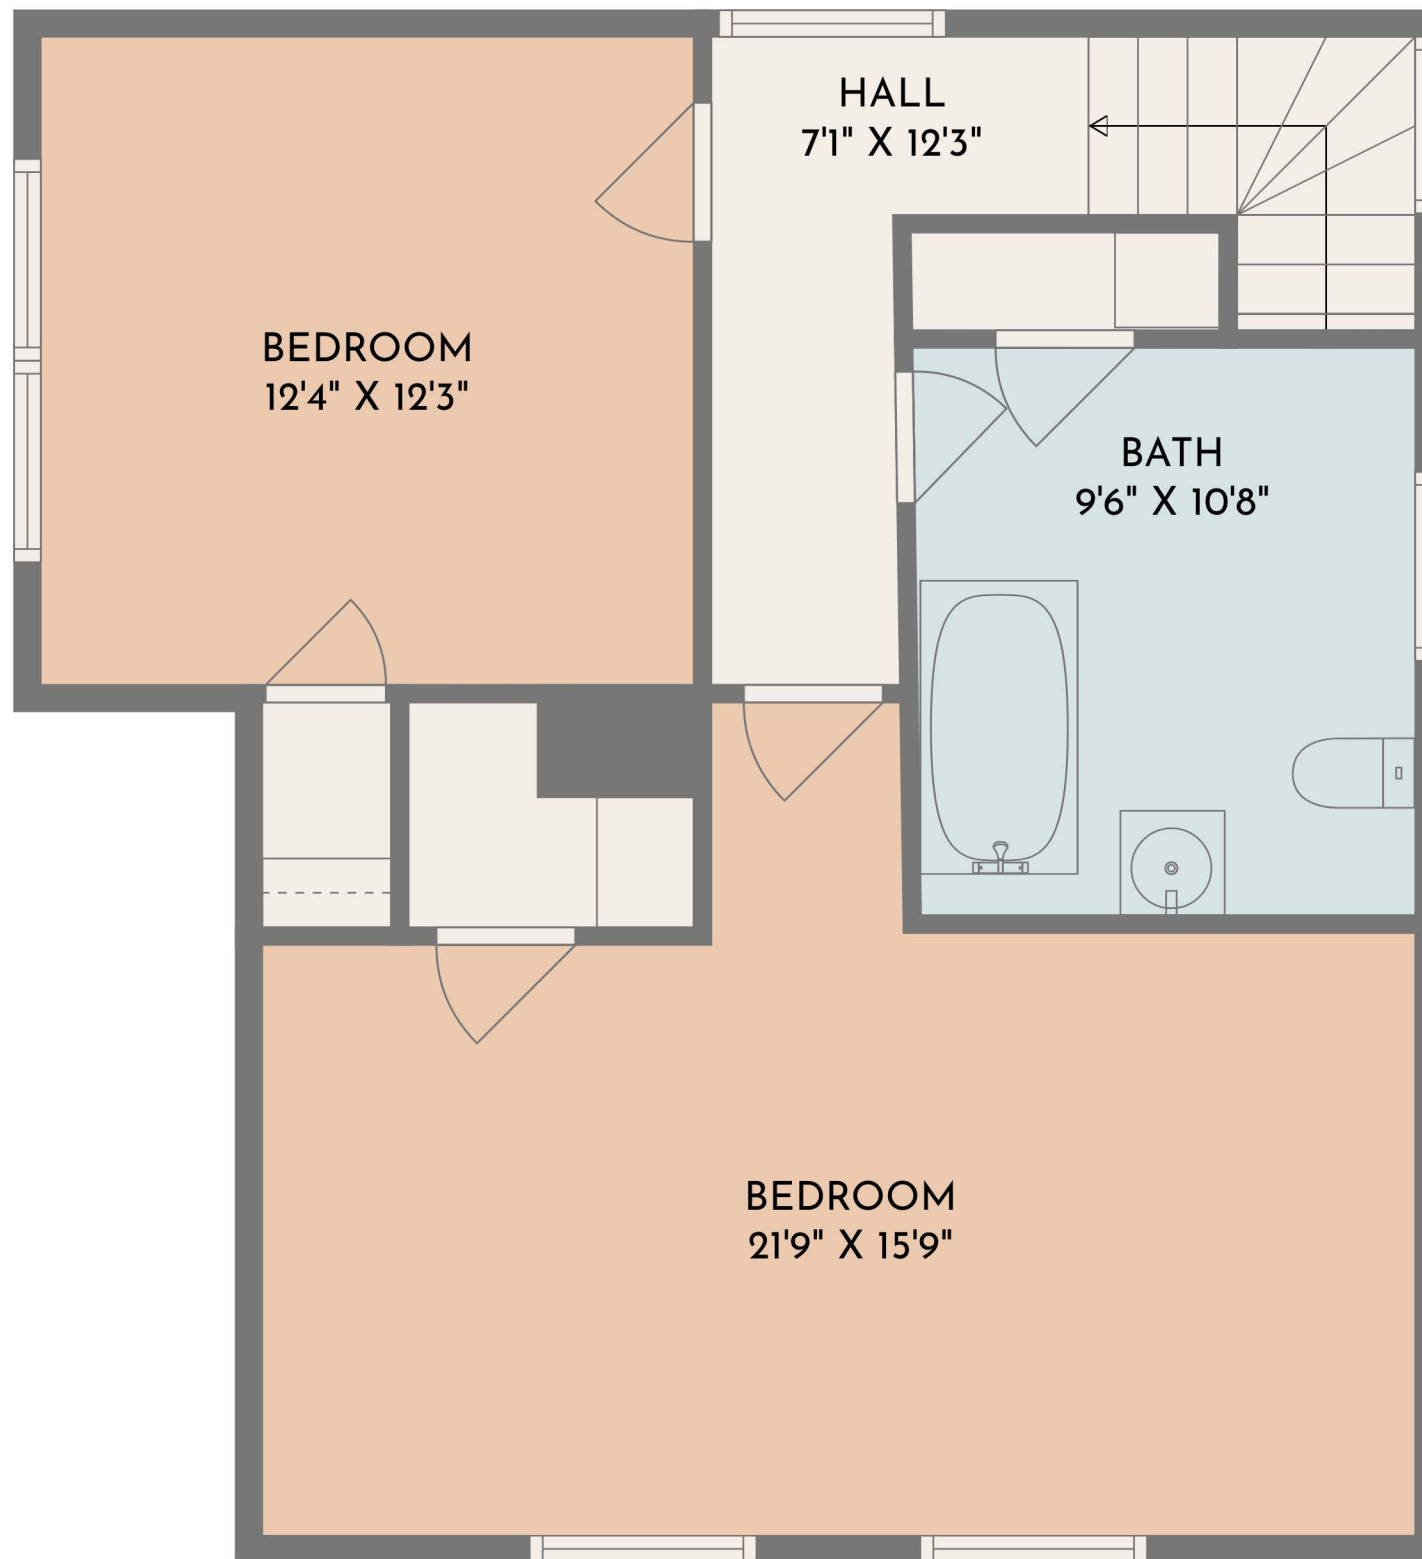

TOTAL: 2829 sq. ft
 FLOOR 1: 2161 sq. ft, FLOOR 2: 668 sq. ft
 EXCLUDED AREAS: GARAGE: 338 sq. ft, PORCH: 143 sq. ft, DECK: 276 sq. ft,
 BAY WINDOW: 10 sq. ft, FIREPLACE: 13 sq. ft

TOTAL: 2829 sq. ft

FLOOR 1: 2161 sq. ft, FLOOR 2: 668 sq. ft

EXCLUDED AREAS: GARAGE: 338 sq. ft, PORCH: 143 sq. ft, DECK: 276 sq. ft,
BAY WINDOW: 10 sq. ft, FIREPLACE: 13 sq. ft

TOTAL: 2829 sq. ft
 FLOOR 1: 2161 sq. ft, FLOOR 2: 668 sq. ft
 EXCLUDED AREAS: GARAGE: 338 sq. ft, PORCH: 143 sq. ft, DECK: 276 sq. ft,
 BAY WINDOW: 10 sq. ft, FIREPLACE: 13 sq. ft