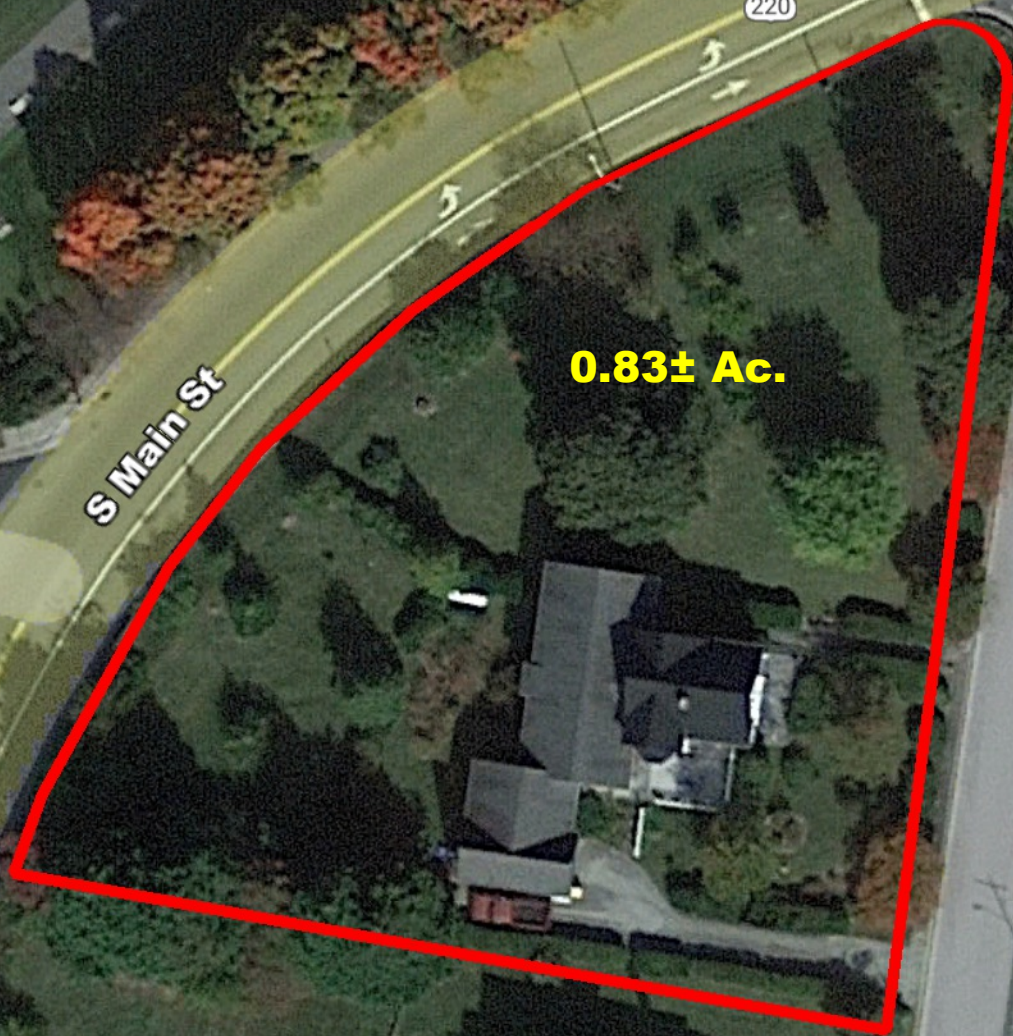

**COOK RODERICK S & ANN
ALEXANDER**

Rocky Mount, VA
Boundaries are Approximate
Date: 2/14/24

0.83± Ac.

Google Earth

100 ft

BUS
220