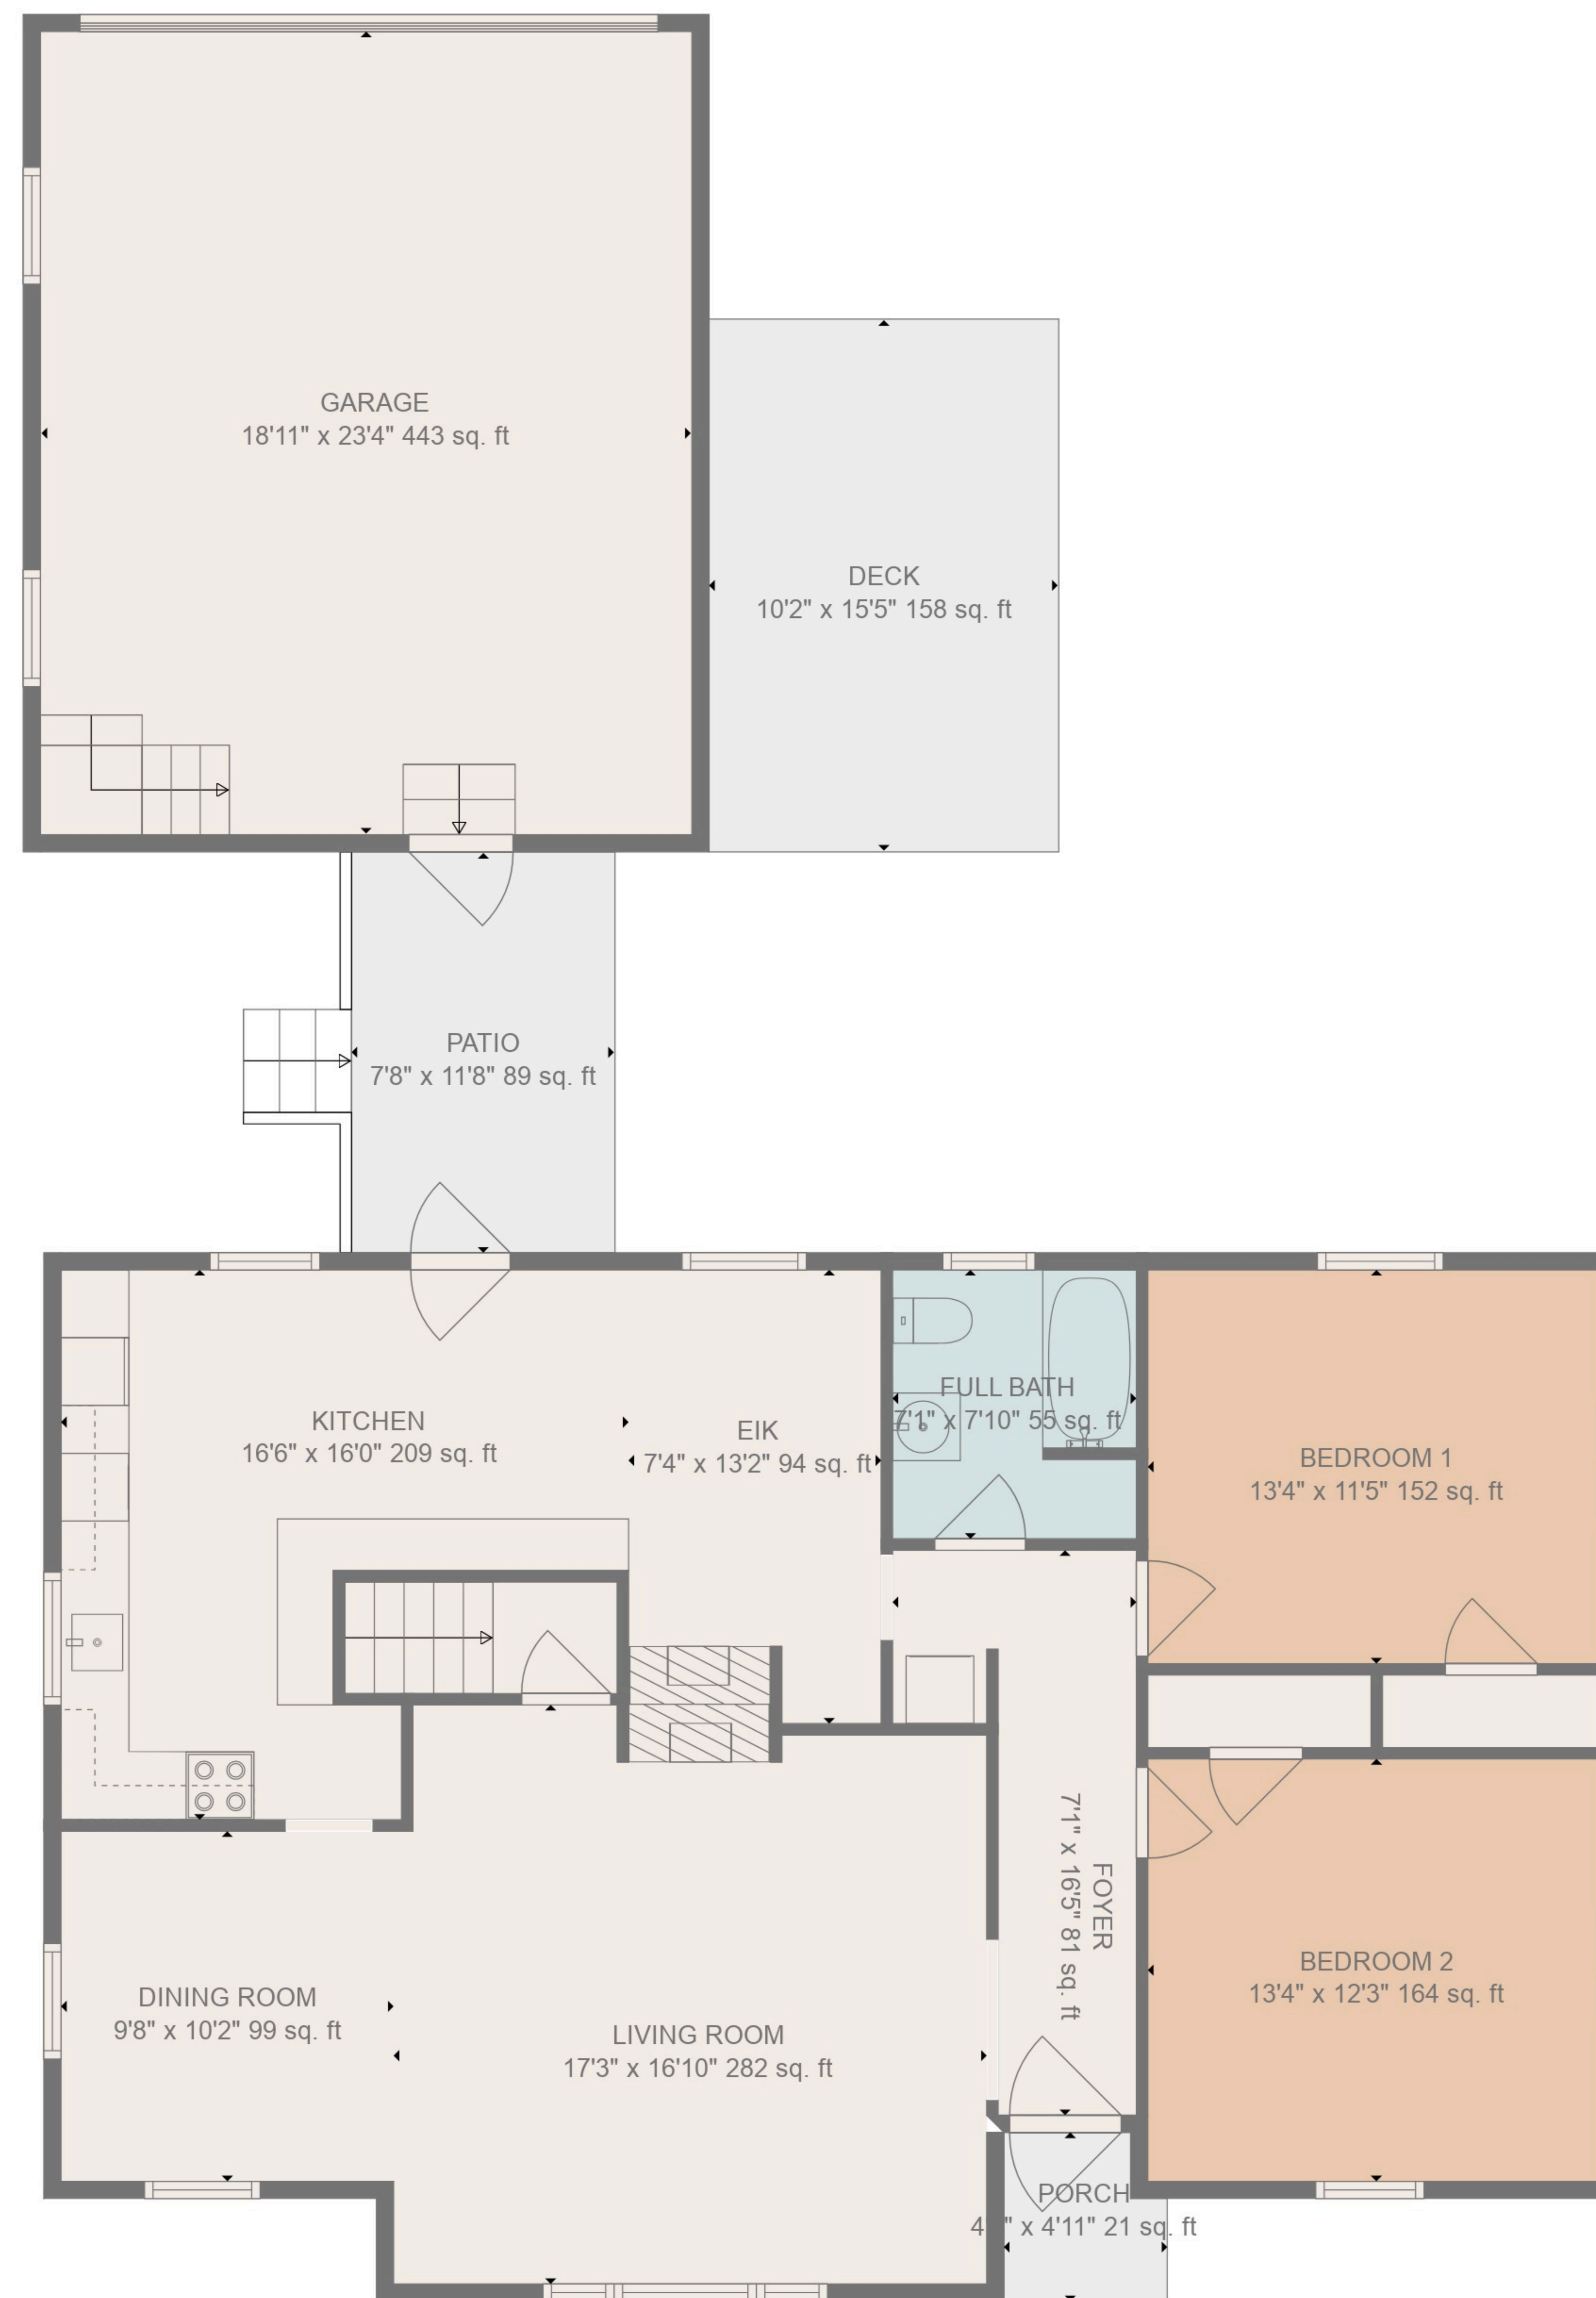

Total scanned area: 3871 sq. ft

SIZES AND DIMENSIONS ARE APPROXIMATE, ACTUAL MAY VARY.

Total scanned area: 3871 sq. ft

SIZES AND DIMENSIONS ARE APPROXIMATE, ACTUAL MAY VARY.

ATTIC
19'0" x 23'4" 259 sq. ft

Total scanned area: 3871 sq. ft

SIZES AND DIMENSIONS ARE APPROXIMATE, ACTUAL MAY VARY.