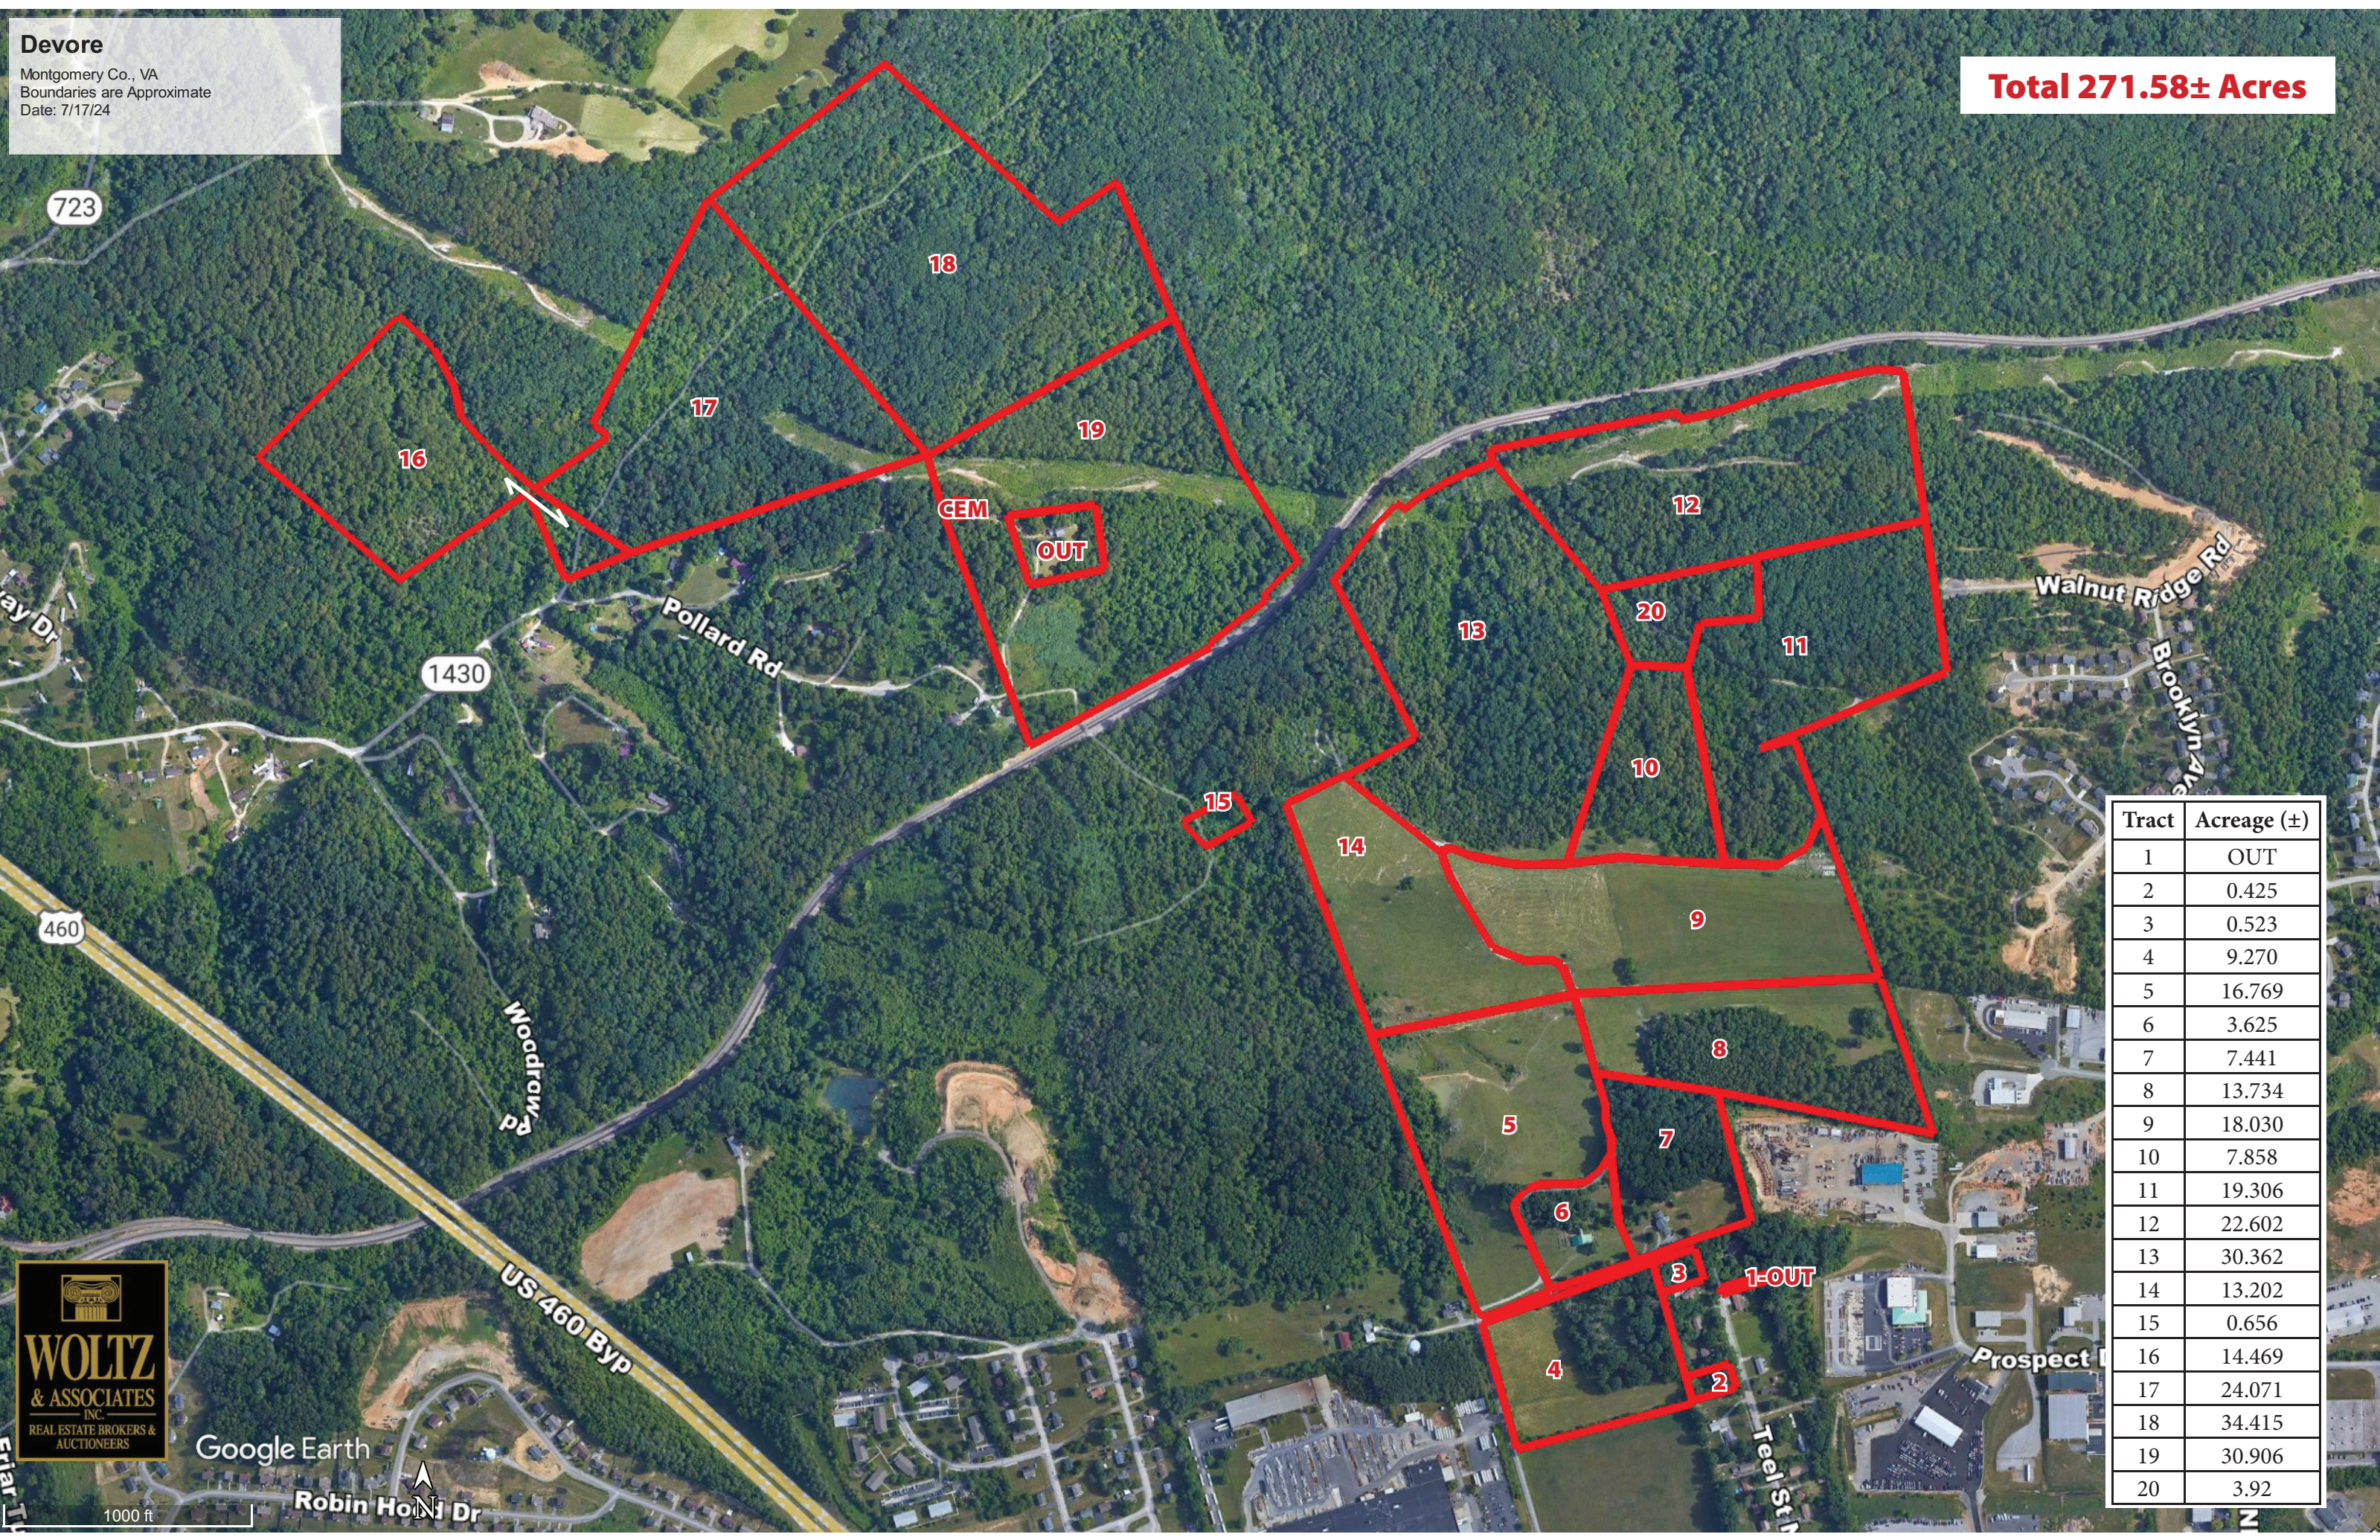

Devore

Montgomery Co., VA
Boundaries are Approximate
Date: 7/17/24

Total 271.58± Acres

Tract	Acreage (±)
1	OUT
2	0.425
3	0.523
4	9.270
5	16.769
6	3.625
7	7.441
8	13.734
9	18.030
10	7.858
11	19.306
12	22.602
13	30.362
14	13.202
15	0.656
16	14.469
17	24.071
18	34.415
19	30.906
20	3.92

Google Earth

Robin Hood Dr

1000 ft